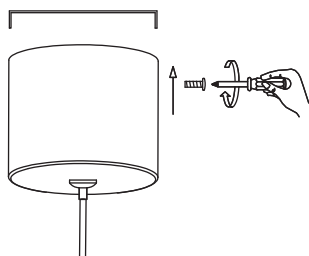

NOVA LUCE

1703301201

1

Turn off the general switch

2

Remove the caps

3

Connect the screws
with the plastic anchors

4

Connect the screws
with the plastic anchors

5

Turn on the general switch

6