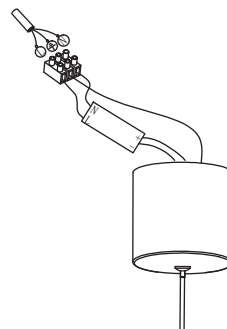

NOVA LUCE

1703301201

1

Turn off the general switch

2

Remove the caps

3

Connect the screws
with the plastic anchors

4

Connect the screws
with the plastic anchors

5

Turn on the general switch

6