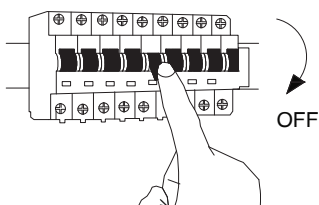

NOVA LUCE

1703301201

1

Turn off the general switch

2

Remove the caps

3

Connect the screws
with the plastic anchors

4

Connect the screws
with the plastic anchors

5

Turn on the general switch

6