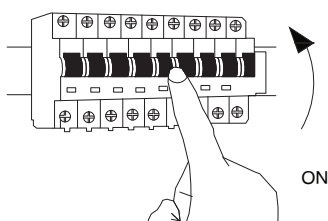

NOVA LUCE

1703301201

1

Turn off the general switch

2

Remove the caps

3

Connect the screws
with the plastic anchors

4

Connect the screws
with the plastic anchors

5

Turn on the general switch

6