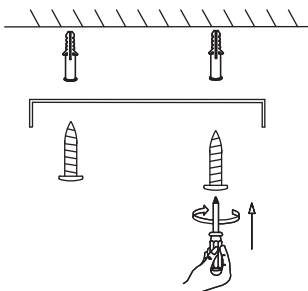

NOVA LUCE

1703301201

1

Turn off the general switch

2

Remove the caps

3

Connect the screws
with the plastic anchors

4

Connect the screws
with the plastic anchors

5

Turn on the general switch

6