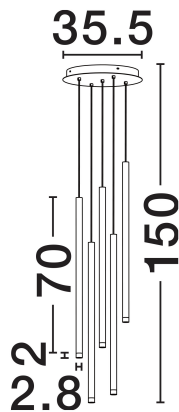

NOVA LUCE

PRODUCT DATASHEET

Version: 001

PRODUCT PHOTOGRAPH

TECHNICAL DRAWING

GENERAL INFORMATION

| | |
|-------------------------|------------|
| Product Code | 9540203 |
| Collection | Indoor |
| Product Category | Suspension |
| Product Family | Dandia |
| Mounting Location | Wall |
| Application Environment | Indoor |
| Specifications | N/A |

DIMENSION & WEIGHT

| | |
|--------------|----------------|
| LxWxH (cm) | D: 35.5 H: 150 |
| Cut Out (cm) | N/A |
| Weight (Kgr) | 2.9 |

MATERIAL & COLOR

| | |
|---------------|-----------|
| Product Color | Black |
| Body Material | Aluminium |

| | |
|-------------------------|-----------------|
| Power (Nominal) | 27W |
| Input voltage (Nominal) | 220-240V |
| Mains Frequency | 50/60Hz |

PHOTOMETRICAL DATA

| | |
|---------------------------|-------------------|
| Luminous Flux | 1301lm |
| Color Temperature | 3000K |
| Light Color (Designation) | Warm White |