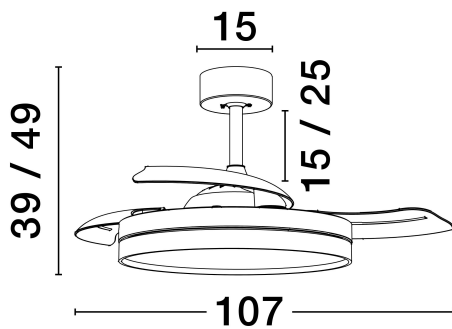

NOVA LUCE

PRODUCT DATASHEET

Version: 001

PRODUCT PHOTOGRAPH

TECHNICAL DRAWING

GENERAL INFORMATION

Product Code	9952377
Collection	Indoor
Product Category	Fans
Product Family	Nevma
Mounting Location	Ceiling
Application Environment	Indoor
Specifications	N/A

DIMENSION & WEIGHT

LxWxH (cm)	D: 107 H: 39-49
Cut Out (cm)	N/A
Weight (Kgr)	5

MATERIAL & COLOR

Product Color	Matt Black
Body Material	Metal & Abs

APPLICATION & MOUNTING

Ambient Working Temp.	Max 45°C
Type of Protection	IP20
Dimmable	No
Type of Dimming	N/A
Mounting type	Surface
Mounting Depth (cm)	N/A
Led Module Replaceable	No
Light Source	LED

Power (Nominal)	36W
Input voltage (Nominal)	220-240V
Mains Frequency	50/60Hz

PHOTOMETRICAL DATA

Luminous Flux	4100lm
Color Temperature	3000-4000-6500K
Light Color (Designation)	WW - CW

WARRANTY

Warranty	3 Years
----------	----------------