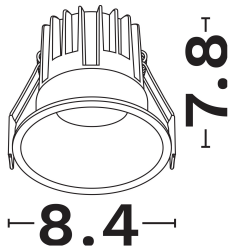

NOVA LUCE

PRODUCT DATASHEET

Version: 001

PRODUCT PHOTOGRAPH

TECHNICAL DRAWING

COMPATIBLE WITH

— On/Off Driver: Included

— Triac Driver: 9844019

— Dali Driver: 9621523

GENERAL INFORMATION

Product Code	9580643
Product Category	Downlights
Product Family	Luella
Mounting Location	Ceiling
Application Environment	Indoor

DIMENSION & WEIGHT

LxWxH (cm)	D: 8.5 H:7.5
Cut out (cm)	7,5
Weight (Kgr)	N/A

MATERIAL & COLOR

Product Color	White
Body Material	Aluminium
Cover Material	N/A

APPLICATION & MOUNTING

Ambient Working Temp.	45 C
Type of Protection	IP20
Protection Class IK	IK03
Dimmable	Yes
Type of Dimming (Optional)	Triac/Dali
Mounting type	Recessed
Mounting Depth (cm)	Ceiling
Led Module Replaceable	No
Light Source	Led
Adjustable	No

Power (Nominal)	13
Input voltage (Nominal)	220-240Vac
Mains Frequency	50/60Hz
Output voltage	40Vdc
Output Current	300mA
Power Factor	0,9
Efficiency	>73%
SVM	<0.4
Pst	<1
Class	II

PHOTOMETRICAL DATA

Luminous Flux	1253
Luminous Efficacy	96.4
Color Temperature	4000
Light Color (Designation)	Neutral White
CRI	>90
SDCM	<3
Beam Angle	38
UGR	<19