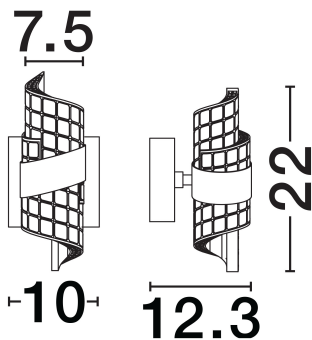

NOVA LUCE

PRODUCT DATASHEET

Version: 001

PRODUCT PHOTOGRAPH

TECHNICAL DRAWING

GENERAL INFORMATION

Product Code	9186938
Collection	Indoor
Product Category	Suspension
Product Family	Seneca
Mounting Location	Wall
Application Environment	Indoor
Specifications	N/A

DIMENSION & WEIGHT

LxWxH (cm)	L: 10 W: 12.3 H: 22
Cut Out (cm)	N/A
Weight (Kgr)	0.9

MATERIAL & COLOR

Product Color	Platinum Gold & Sandy Black
Body Material	Metal & Acrylic

APPLICATION & MOUNTING

Ambient Working Temp.	Max 45°C
Type of Protection	IP20
Dimmable	No
Type of Dimming	N/A
Mounting type	Surface
Mounting Depth (cm)	N/A
Led Module Replaceable	No
Light Source	LED

Power (Nominal)	9W
Input voltage (Nominal)	220-240V
Mains Frequency	50/60Hz

PHOTOMETRICAL DATA

Luminous Flux	739lm
Color Temperature	3000K
Light Color (Designation)	Warm White

WARRANTY

Warranty	3 Years
----------	----------------