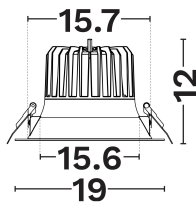

DIMENSION & WEIGHT

LxWxH (cm)	D:19 H:12
Cut out (cm)	16,5
Weight (Kgr)	N/A

TECHNICAL DRAWING

MATERIAL & COLOR

Product Color	White
Body Material	Aluminium
Cover Material	N/A

APPLICATION & MOUNTING

Ambient Working Temp.	45 C
Type of Protection	IP44
Protection Class IK	IK04
Dimmable	Yes
Type of Dimming (Optional)	Dali
Mounting type	Recessed
Mounting Depth (cm)	Ceiling
Led Module Replaceable	No
Light Source	Led
Adjustable	No