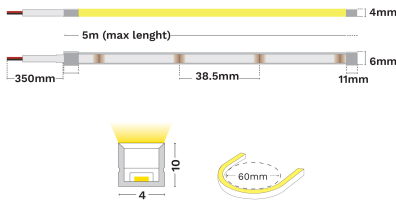

COMPATIBLE WITH

— On/Off Driver: N/A

— Triac Driver: N/A

— Dali Driver: N/A

GENERAL INFORMATION

Product Code	9540107
Product Category	Neon Flex
Product Family	Kema 4X10
Mounting Location	N/A
Application Environment	Outdoor

DIMENSION & WEIGHT

LxWxH (cm)	L:5m 04x10 mm
Cut out (cm)	N/A
Weight (Kgr)	N/A

MATERIAL & COLOR

Product Color	N/A
Body Material	Silicone
Cover Material	N/A

APPLICATION & MOUNTING

Ambient Working Temp.	45 C
Type of Protection	IP67
Protection Class IK	N/A
Dimmable	Yes
Type of Dimming (Optional)	Triac/Dali
Mounting type	N/A
Mounting Depth (cm)	N/A
Led Module Replaceable	No
Light Source	Led
Adjustable	No

NOVA LUCE S.A

Schimatari Viotias
32009, Greece

+30 22620 58 121
+30 22620 56 743

info@novaluce.com
www.novaluce.com