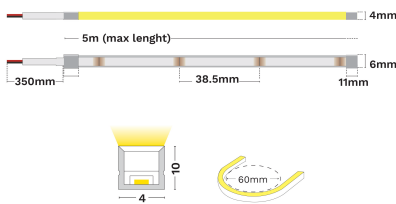

COMPATIBLE WITH

— On/Off Driver: N/A

— Triac Driver: N/A

— Dali Driver: N/A

GENERAL INFORMATION

Product Code	9540109
Product Category	Neon Flex
Product Family	Kema 4X10
Mounting Location	N/A
Application Environment	Outdoor

DIMENSION & WEIGHT

LxWxH (cm)	L:5m 04x10 mm
Cut out (cm)	N/A
Weight (Kgr)	N/A

MATERIAL & COLOR

Product Color	N/A
Body Material	Silicone
Cover Material	N/A

APPLICATION & MOUNTING

Ambient Working Temp.	45 C
Type of Protection	IP67
Protection Class IK	N/A
Dimmable	Yes
Type of Dimming (Optional)	Triac/Dali
Mounting type	N/A
Mounting Depth (cm)	N/A
Led Module Replaceable	No
Light Source	Led
Adjustable	No

NOVA LUCE S.A

Schimatari Viotias
32009, Greece

+30 22620 58 121
+30 22620 56 743

info@novaluce.com
www.novaluce.com