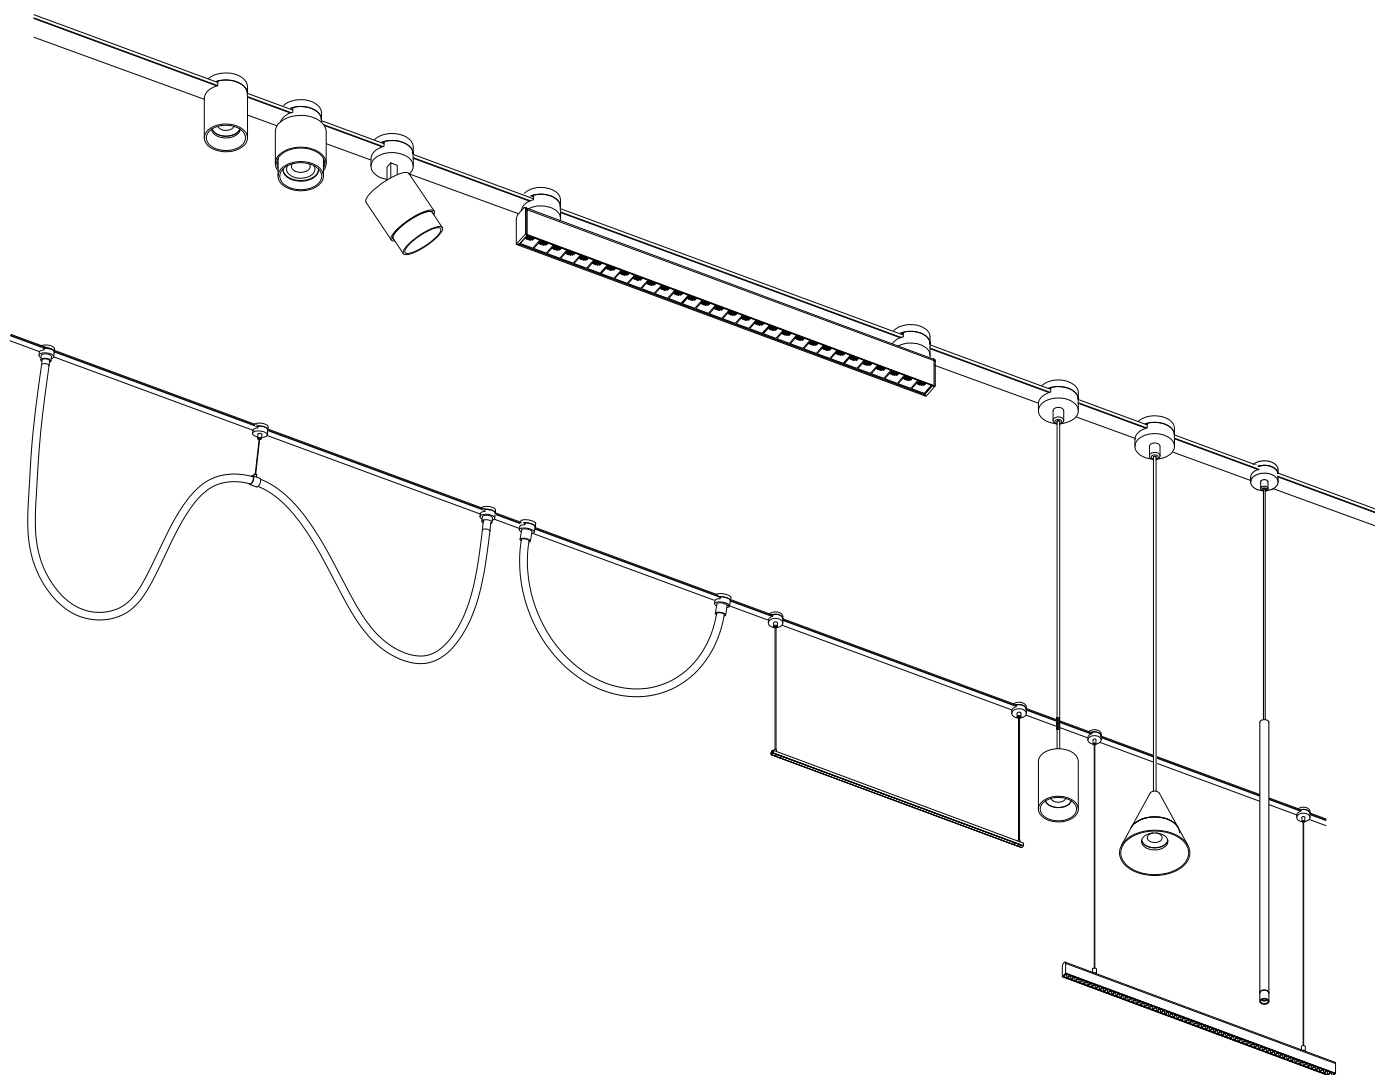

NOVA LUCE

9009060

Example of module light installation

1. Open the upper cover

2. Install on the track