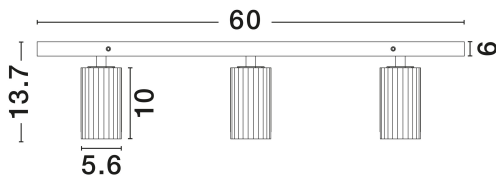

NOVA LUCE

PRODUCT DATASHEET

Version: 001

PRODUCT PHOTOGRAPH

GENERAL INFORMATION

Product Code	9011606
Collection	Indoor
Product Category	Ceiling
Product Family	Zelos
Mounting Location	Ceiling
Application Environment	Indoor
Specifications	N/A

DIMENSION & WEIGHT

LxWxH (cm)	L: 60 W: 6 H: 13.7
Cut Out (cm)	N/A
Weight (Kgr)	1.025

MATERIAL & COLOR

Product Color	Sandy White
Body Material	Aluminium

TECHNICAL DRAWING

APPLICATION & MOUNTING

Ambient Working Temp.	Max 45°C
Type of Protection	IP20
Dimmable	Yes
Type of Dimming	N/A
Mounting type	Surface
Mounting Depth (cm)	N/A
Led Module Replaceable	Yes
Light Source	GU10

Power (Nominal)	3x10W
Input voltage (Nominal)	100-240V
Mains Frequency	50/60Hz

PHOTOMETRICAL DATA

Luminous Flux	N/A
Color Temperature	N/A
Light Color (Designation)	N/A

WARRANTY

Warranty	3 Years
----------	----------------