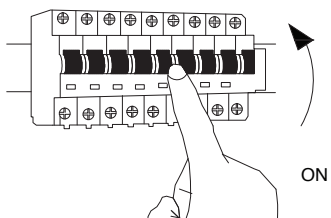

# NOVA LUCE

1703301202

1. Turn off the general switch

2. Apply plastic anchors & screws

3. Connect the wires

4. Apply the side screws

5. Turn on the general switch