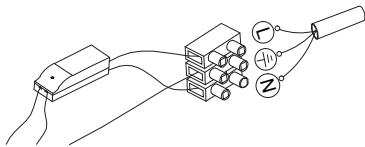

# NOVA LUCE

1703301202

1. Turn off the general switch

2. Apply plastic anchors & screws

3. Connect the wires

4. Apply the side screws

5. Turn on the general switch