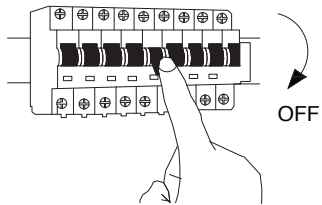

# NOVA LUCE

1703301202

1. Turn off the general switch

2. Apply plastic anchors & screws

3. Connect the wires

4. Apply the side screws

5. Turn on the general switch