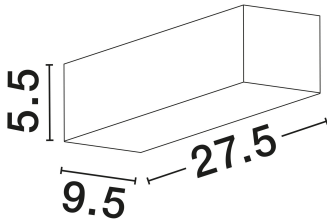

DIMENSION & WEIGHT

LxWxH (cm)	L: 27.5 W: 9.5 H: 5.5
Cut Out (cm)	N/A
Weight (Kgr)	1.08

MATERIAL & COLOR

Product Color	Sandy White
Body Material	Gypsum

TECHNICAL DRAWING

APPLICATION & MOUNTING

Ambient Working Temp.	Max 45°C
Type of Protection	IP20
Dimmable	Yes
Type of Dimming	N/A
Mounting type	Surface
Mounting Depth (cm)	N/A
Led Module Replaceable	Yes
Light Source	E14