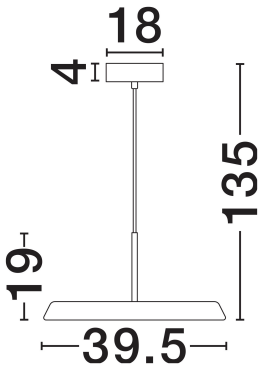

NOVA LUCE

PRODUCT DATASHEET

Version: 001

PRODUCT PHOTOGRAPH

TECHNICAL DRAWING

GENERAL INFORMATION

Product Code	9695320
Collection	Indoor
Product Category	Suspension
Product Family	Ophelia
Mounting Location	Wall
Application Environment	Indoor
Specifications	N/A

DIMENSION & WEIGHT

LxWxH (cm)	D: 39.5 H: 135
Cut Out (cm)	N/A
Weight (Kgr)	1.85

MATERIAL & COLOR

Product Color	Matt Black
Body Material	Metal, Imitated Wood & Acrylic

APPLICATION & MOUNTING

Ambient Working Temp.	Max 45°C
Type of Protection	IP20
Dimmable	No
Type of Dimming	N/A
Mounting type	Surface
Mounting Depth (cm)	N/A
Led Module Replaceable	No
Light Source	LED

Power (Nominal)	27W
Input voltage (Nominal)	220-240V
Mains Frequency	50/60Hz

PHOTOMETRICAL DATA

Luminous Flux	2205lm
Color Temperature	3000K
Light Color (Designation)	Warm White

WARRANTY

Warranty	3 Years
----------	----------------