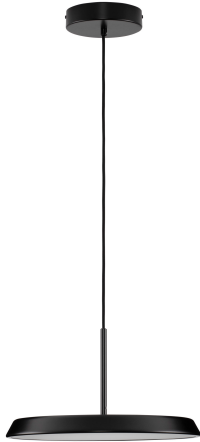

NOVA LUCE

PRODUCT DATASHEET

Version: 001

PRODUCT PHOTOGRAPH

TECHNICAL DRAWING

GENERAL INFORMATION

Product Code	9695320
Collection	Indoor
Product Category	Suspension
Product Family	Ophelia
Mounting Location	Wall
Application Environment	Indoor
Specifications	N/A

DIMENSION & WEIGHT

LxWxH (cm)	D: 39.5 H: 135
Cut Out (cm)	N/A
Weight (Kgr)	1.85

MATERIAL & COLOR

Product Color	Matt Black
Body Material	Metal, Imitated Wood & Acrylic

APPLICATION & MOUNTING

Ambient Working Temp.	Max 45°C
Type of Protection	IP20
Dimmable	No
Type of Dimming	N/A
Mounting type	Surface
Mounting Depth (cm)	N/A
Led Module Replaceable	No
Light Source	LED

Power (Nominal)	27W
Input voltage (Nominal)	220-240V
Mains Frequency	50/60Hz

PHOTOMETRICAL DATA

Luminous Flux	2205lm
Color Temperature	3000K
Light Color (Designation)	Warm White

WARRANTY

Warranty	3 Years
----------	----------------