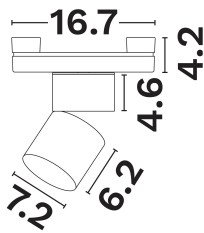

TECHNICAL DRAWING

MATERIAL & COLOR

Product Color	Black
Body Material	Aluminium
Cover Material	N/A

APPLICATION & MOUNTING

Ambient Working Temp.	45 C
Type of Protection	IP20
Protection Class IK	IK04
Dimmable	Yes
Type of Dimming (Optional)	Triac
Mounting type	Surface
Mounting Depth (cm)	Ceiling/Wall
Led Module Replaceable	No
Light Source	Led
Adjustable	Yes

COMPATIBLE WITH

— On/Off Driver: N/A

— Triac Driver: N/A

— Dali Driver: N/A

NOVA LUCE S.A

Schimatari Viotias
32009, Greece

+30 22620 58 121
+30 22620 56 743

info@novaluce.com
www.novaluce.com