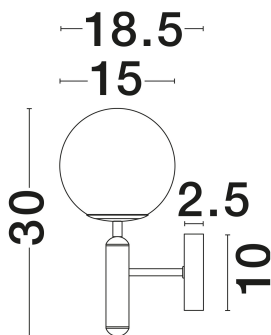

NOVA LUCE

PRODUCT DATASHEET

Version: 001

PRODUCT PHOTOGRAPH

TECHNICAL DRAWING

GENERAL INFORMATION

Product Code	9080125
Collection	Indoor
Product Category	Suspension
Product Family	Monet
Mounting Location	Ceiling
Application Environment	Indoor
Specifications	N/A

DIMENSION & WEIGHT

LxWxH (cm)	D: 15 W: 18.5 H: 30
Cut Out (cm)	N/A
Weight (Kgr)	0.6

MATERIAL & COLOR

Product Color	Opal & Brass Gold
Body Material	Glass & Metal

APPLICATION & MOUNTING

Ambient Working Temp.	Max 45°C
Type of Protection	IP20
Dimmable	Yes
Type of Dimming	N/A
Mounting type	Surface
Mounting Depth (cm)	N/A
Led Module Replaceable	Yes
Light Source	E27

Power (Nominal)	1x12W
Input voltage (Nominal)	100-240V
Mains Frequency	50/60Hz

PHOTOMETRICAL DATA

Luminous Flux	N/A
Color Temperature	N/A
Light Color (Designation)	N/A

WARRANTY

Warranty	3 Years
----------	----------------