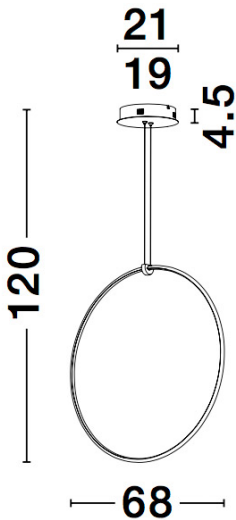

TECHNICAL DRAWING

GENERAL INFORMATION

Product Code	9820591
Collection	Decorative
Product Category	Suspension
Product Family	Ring
Mounting Location	Ceiling
Application Environment	Indoor

DIMENSION & WEIGHT

LxWxH (cm)	L: 68 W: 21 H: 120
Cut out (cm)	N/A
Weight (Kgr)	1.5

MATERIAL & COLOR

Product Color	Sandy Black
Body Material	Aluminium & Acrylic

APPLICATION & MOUNTING

Ambient Working Temp.	Max 45 oC
Type of Protection	IP20
Dimmable	Yes
Type of Dimming (Optional)	Triac
Mounting type	Ceiling
Mounting Depth (cm)	N/A
Led Module Replaceable	No
Light Source	LED

NOVA LUCE S.A

Schimatari Viotias
32009, Greece

+30 22620 58 121
+30 22620 56 743

info@novaluce.com
www.novaluce.com