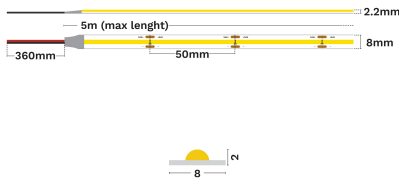

COMPATIBLE WITH

— On/Off Driver: N/A

— Triac Driver: N/A

— Dali Driver: N/A

GENERAL INFORMATION

Product Code	9680300
Product Category	Led Strips
Product Family	Vida Slim
Mounting Location	N/A
Application Environment	Indoor

DIMENSION & WEIGHT

LxWxH (cm)	L:5m W:8 mm
Cut out (cm)	N/A
Weight (Kgr)	N/A

MATERIAL & COLOR

Product Color	N/A
Body Material	Aluminium
Cover Material	N/A

APPLICATION & MOUNTING

Ambient Working Temp.	45 C
Type of Protection	IP20
Protection Class IK	N/A
Dimmable	Yes
Type of Dimming (Optional)	Triac/Dali
Mounting type	N/A
Mounting Depth (cm)	N/A
Led Module Replaceable	No
Light Source	Led
Adjustable	No

NOVA LUCE S.A

Schimatari Viotias
32009, Greece

+30 22620 58 121
+30 22620 56 743

info@novaluce.com
www.novaluce.com