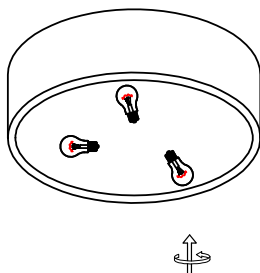

NOVA LUCE

8218401

1

Turn off the general switch

2

Drill holes & apply plastic anchors
With screws

3

Connect the wires

4

Apply the bulbs

5

Apply the acrylic

6

Turn on the general switch