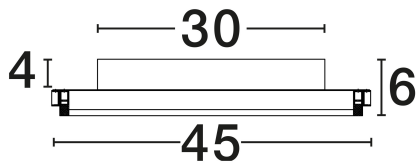

TECHNICAL DRAWING

NOVA LUCE S.A

Schimatari Viotias
32009, Greece

+30 22620 58 121
+30 22620 56 743

info@novaluce.com
www.novaluce.com