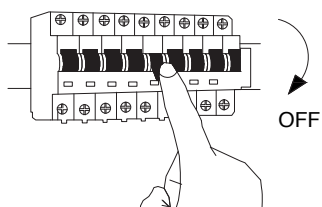

NOVA LUCE

9031785 9031786

1

Turn off the general switch

2

Make a cut out 3.5 cm

3

Connect the wires
The cable connection has to be waterproof
Below tow ways recommended. Accessories

4

Apply the product in to place

5

Turn on the general switch