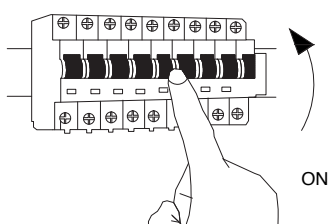

NOVA LUCE

9031785 9031786

1

Turn off the general switch

2

Make a cut out 3.5 cm

3

Connect the wires
The cable connection has to be waterproof
Below tow ways recommended. Accessories

4

Apply the product in to place

5

Turn on the general switch