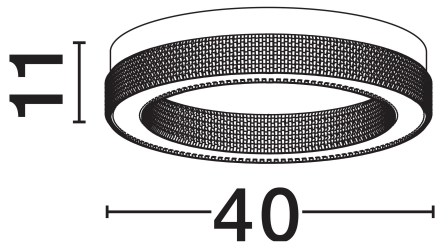

TECHNICAL DRAWING

GENERAL INFORMATION

Product Code	9019740
Collection	Indoor
Product Category	Ceiling
Product Family	Kinara
Mounting Location	Wall
Application Environment	Indoor
Specifications	N/A

DIMENSION & WEIGHT

LxWxH (cm)	D: 40 H: 11
Cut Out (cm)	N/A
Weight (Kgr)	4.8

MATERIAL & COLOR

Product Color	Platinum Gold
Body Material	Stainless Steel, Aluminium & Acrylic

APPLICATION & MOUNTING

Ambient Working Temp.	Max 45°C
Type of Protection	IP20
Dimmable	Yes
Type of Dimming	Triac
Mounting type	Surface
Mounting Depth (cm)	N/A
Led Module Replaceable	No
Light Source	LED

NOVA LUCE S.A

Schimatari Viotias
32009, Greece

+30 22620 58 121
+30 22620 56 743

info@novaluce.com
www.novaluce.com