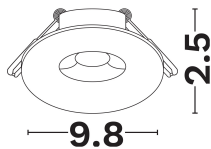

NOVA LUCE

PRODUCT DATASHEET

Version: 001

PRODUCT PHOTOGRAPH

GENERAL INFORMATION

Product Code	9011355
Product Category	Downlights GU10
Product Family	Antalya
Mounting Location	Ceiling
Application Environment	Indoor

DIMENSION & WEIGHT

LxWxH (cm)	D:9.8 H:2.5cm
Cut out (cm)	7
Weight (Kgr)	N/A

TECHNICAL DRAWING

MATERIAL & COLOR

Product Color	Black
Body Material	Aluminium
Cover Material	N/A

APPLICATION & MOUNTING

Ambient Working Temp.	45 C
Type of Protection	IP44
Protection Class IK	IK03
Dimmable	N/A
Type of Dimming (Optional)	N/A
Mounting type	Recessed
Mounting Depth (cm)	Ceiling
Led Module Replaceable	Yes
Light Source	Led
Adjustable	No

NOVA LUCE

PRODUCT DATASHEET

Version: 001

ELECTRICAL DATA

Power (Nominal)	Max 10
Input voltage (Nominal)	100-240Vac
Mains Frequency	50/60Hz
Output voltage	N/A
Output Current	N/A
Power Factor	N/A
Efficiency	N/A
SVM	N/A
Pst	N/A
Class	II