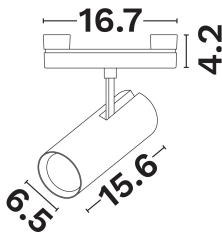

NOVA LUCE

PRODUCT DATASHEET

Version: 001

PRODUCT PHOTOGRAPH

TECHNICAL DRAWING

COMPATIBLE WITH

— On/Off Driver: N/A

— Triac Driver: N/A

— Dali Driver: N/A

GENERAL INFORMATION

Product Code	9680105
Product Category	Systems
Product Family	Symmetric
Mounting Location	Ceiling/Wall
Application Environment	Indoor

DIMENSION & WEIGHT

LxWxH (cm)	L:6.5 W:6.5 H:15.6 cm
Cut out (cm)	N/A
Weight (Kgr)	N/A

Power (Nominal)	18
Input voltage (Nominal)	24Vdc
Mains Frequency	50/60Hz
Output voltage	N/A
Output Current	N/A
Power Factor	N/A
Efficiency	N/A
SVM	N/A
Pst	N/A
Class	III

PHOTOMETRICAL DATA

Luminous Flux	920
Luminous Efficacy	51.1
Color Temperature	3000
Light Color (Designation)	Warm White
CRI	>90
SDCM	<3
Beam Angle	24
UGR	<10