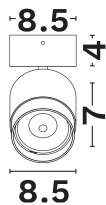

NOVA LUCE

PRODUCT DATASHEET

Version: 001

PRODUCT PHOTOGRAPH

TECHNICAL DRAWING

COMPATIBLE WITH

— On/Off Driver: Included

— Triac Driver: N/A

— Dali Driver: N/A

GENERAL INFORMATION

Product Code	9551830
Product Category	Ceiling-Gu10
Product Family	Spectre
Mounting Location	Ceiling
Application Environment	Indoor

DIMENSION & WEIGHT

LxWxH (cm)	D: 8.5 H: 14.4
Cut out (cm)	N/A
Weight (Kgr)	0,776

Power (Nominal)	15
Input voltage (Nominal)	220-240Vac
Mains Frequency	50/60Hz
Output voltage	N/A
Output Current	N/A
Power Factor	N/A
Efficiency	N/A
SVM	N/A
Pst	N/A
Class	I

PHOTOMETRICAL DATA

Luminous Flux	1074
Luminous Efficacy	71.6
Color Temperature	3000
Light Color (Designation)	Warm White
CRI	>90
SDCM	<3
Beam Angle	15-36
UGR	<19