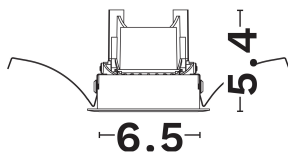

DIMENSION & WEIGHT

LxWxH (cm)	D:17.6 H:6
Cut out (cm)	5,8
Weight (Kgr)	N/A

TECHNICAL DRAWING

MATERIAL & COLOR

Product Color	Black
Body Material	Aluminium
Cover Material	N/A

APPLICATION & MOUNTING

Ambient Working Temp.	45 C
Type of Protection	IP20
Protection Class IK	IK03
Dimmable	N/A
Type of Dimming (Optional)	N/A
Mounting type	Recessed
Mounting Depth (cm)	Ceiling
Led Module Replaceable	N/A
Light Source	N/A
Adjustable	N/A