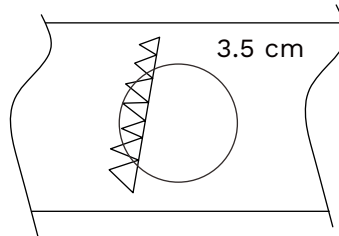

NOVA LUCE

9844043

1

Turn off the general switch

2

Create a CutOut

3

Connect wires