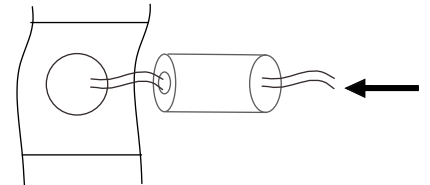

NOVA LUCE

9844043

1

Turn off the general switch

2

Create a CutOut

3

Connect wires

4

Fix the luminaire to the ceiling

5

Turn on the general switch

6

Turn on the light