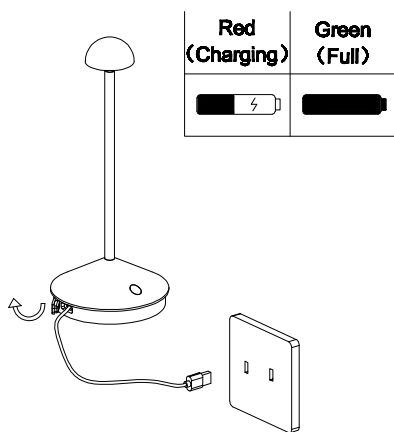

NOVA LUCE

9030607 - 9030621

9030617 - 9030621

1. Apply the cap by your choice

2. By rotating apply the cap

3. Charge the lamp until the led changes to green.

4. You can use USB cable or the charging base

3. To turn on/ off the lamp please touch the switch on the top

4. The lamp is dimmable