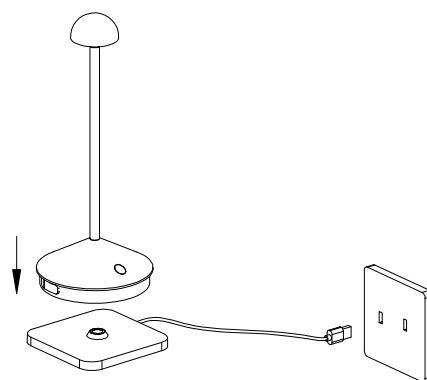

NOVA LUCE

9030607 - 9030621

9030617 - 9030621

1. Apply the cap by your choice

2. By rotating apply the cap

3. Charge the lamp until the led changes to green.

4. You can use USB cable or the charging base

3. To turn on/ off the lamp please touch the switch on the top

4. The lamp is dimmable