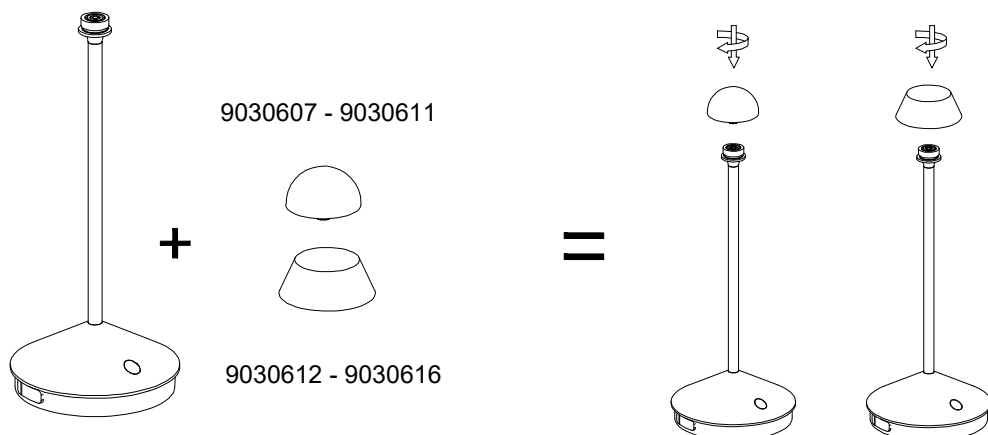

NOVA LUCE

9030607 - 9030621

9030617 - 9030621

1. Apply the cap by your choice

2. By rotating apply the cap

3. Charge the lamp until the led changes to green.

4. You can use USB cable or the charging base

3. To turn on/ off the lamp please touch the switch on the top

4. The lamp is dimmable