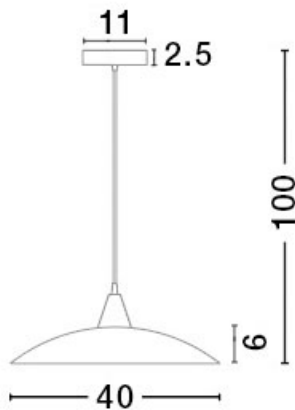

NOVA LUCE

PRODUCT DATASHEET

Version: 001

PRODUCT PHOTOGRAPH

TECHNICAL DRAWING

GENERAL INFORMATION

Product Code	6302361
Collection	Decorative
Product Category	Suspension
Product Family	Vicino
Mounting Location	Ceiling
Application Environment	Indoor

DIMENSION & WEIGHT

LxWxH (cm)	D: 40 H: 100
Cut out (cm)	N/A
Weight (Kgr)	1.2

MATERIAL & COLOR

Product Color	Chrome & White
Body Material	Metal & Glass

APPLICATION & MOUNTING

Ambient Working Temp.	Max 45 oC
Type of Protection	IP20
Dimmable	Depends on the lamp
Type of Dimming (Optional)	N/A
Mounting type	Ceiling
Mounting Depth (cm)	N/A
Led Module Replaceable	Yes
Light Source	LED E27

Power (Nominal)	Depends on the lamp
Input voltage (Nominal)	220-240Vac
Mains Frequency	50/60Hz

PHOTOMETRICAL DATA

Luminous Flux	Depends on the lamp
Color Temperature	Depends on the lamp
Light Color (Designation)	N/A