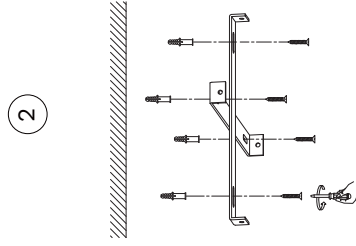

NOVA LUCE

9081220

Turn off the general switch

Drill holes & apply plastic anchors
With screws

Connect the wires

Apply the side screws

Turn on the general switch