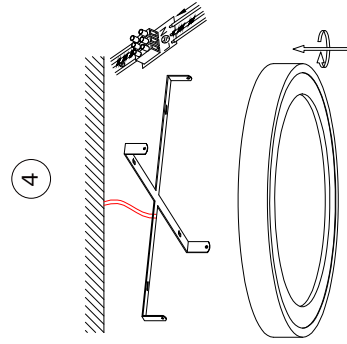

NOVA LUCE

9081220

Turn off the general switch

Drill holes & apply plastic anchors
With screws

Connect the wires

Apply the side screws

Turn on the general switch