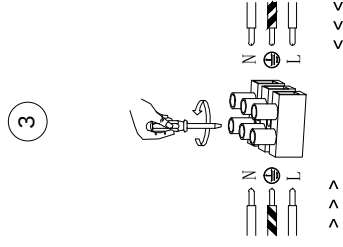

NOVA LUCE

9081220

Turn off the general switch

Drill holes & apply plastic anchors
With screws

Connect the wires

Apply the side screws

Turn on the general switch