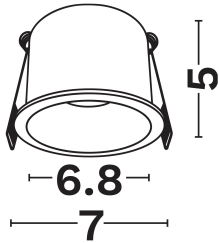

DIMENSION & WEIGHT

LxWxH (cm)	L:6.8 W:9.5 H:5
Cut out (cm)	5,8
Weight (Kgr)	N/A

TECHNICAL DRAWING

MATERIAL & COLOR

Product Color	Black +Gold
Body Material	Aluminium
Cover Material	N/A

APPLICATION & MOUNTING