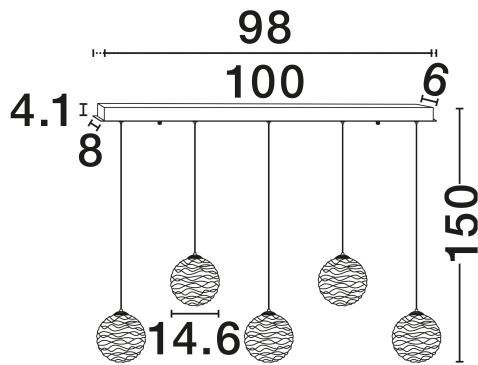

NOVA LUCE

PRODUCT DATASHEET

Version: 001

PRODUCT PHOTOGRAPH

TECHNICAL DRAWING

GENERAL INFORMATION

Product Code	9214166
Collection	Indoor
Product Category	Suspension
Product Family	Blazik
Mounting Location	Ceiling
Application Environment	Indoor
Specifications	N/A

DIMENSION & WEIGHT

LxWxH (cm)	L: 100 H: 150
Cut Out (cm)	N/A
Weight (Kgr)	2.9

MATERIAL & COLOR

Product Color	Clear Structured & Brass Gold
Body Material	Glass & Metal

APPLICATION & MOUNTING

Ambient Working Temp.	Max 45°C
Type of Protection	IP20
Dimmable	Yes
Type of Dimming	Triac
Mounting type	Surface
Mounting Depth (cm)	N/A
Led Module Replaceable	No
Light Source	LED

Power (Nominal)	20W
Input voltage (Nominal)	220-240V
Mains Frequency	50/60Hz

PHOTOMETRICAL DATA

Luminous Flux	1454lm
Color Temperature	3000K
Light Color (Designation)	Warm White

WARRANTY

Warranty	3 Years
----------	----------------