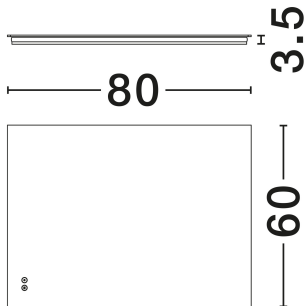

TECHNICAL DRAWING

APPLICATION & MOUNTING

Ambient Working Temp.	Max 45°C
Type of Protection	IP44
Dimmable	No
Type of Dimming	N/A
Mounting type	Surface
Mounting Depth (cm)	N/A
Led Module Replaceable	No
Light Source	LED

NOVA LUCE S.A

Schimatari Viotias
32009, Greece

+30 22620 58 121
+30 22620 56 743

info@novaluce.com
www.novaluce.com