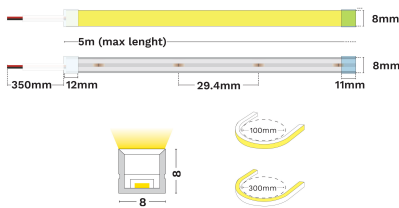

COMPATIBLE WITH

— On/Off Driver: N/A

— Triac Driver: N/A

— Dali Driver: N/A

GENERAL INFORMATION

Product Code	9540124
Product Category	Neon Flex
Product Family	Kema 8X8 3D
Mounting Location	N/A
Application Environment	Outdoor

DIMENSION & WEIGHT

LxWxH (cm)	L:5m 08x08mm
Cut out (cm)	N/A
Weight (Kgr)	N/A

MATERIAL & COLOR

Product Color	N/A
Body Material	Silicone
Cover Material	N/A

APPLICATION & MOUNTING

Ambient Working Temp.	45 C
Type of Protection	IP67
Protection Class IK	N/A
Dimmable	Yes
Type of Dimming (Optional)	Triac/Dali
Mounting type	N/A
Mounting Depth (cm)	N/A
Led Module Replaceable	No
Light Source	Led
Adjustable	No

NOVA LUCE S.A

Schimatari Viotias
32009, Greece

+30 22620 58 121
+30 22620 56 743

info@novaluce.com
www.novaluce.com