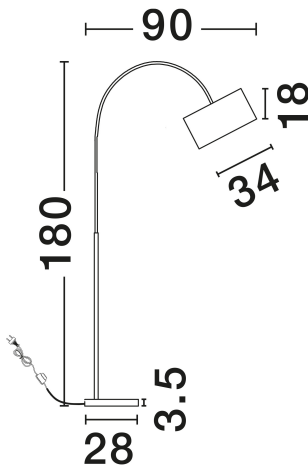

NOVA LUCE

PRODUCT DATASHEET

Version: 001

PRODUCT PHOTOGRAPH

TECHNICAL DRAWING

GENERAL INFORMATION

Product Code	9401653
Collection	Indoor
Product Category	Floor
Product Family	Sama
Mounting Location	Floor
Application Environment	Indoor
Specifications	N/A

DIMENSION & WEIGHT

LxWxH (cm)	D: 34 H: 180
Cut Out (cm)	N/A
Weight (Kgr)	6.5

MATERIAL & COLOR

Product Color	White
Body Material	Marble & Fabric

APPLICATION & MOUNTING

Ambient Working Temp.	Max 45°C
Type of Protection	IP20
Dimmable	Yes
Type of Dimming	N/A
Mounting type	Surface
Mounting Depth (cm)	N/A
Led Module Replaceable	Yes
Light Source	E27

Power (Nominal)	1x12W
Input voltage (Nominal)	100-240V
Mains Frequency	50/60Hz

PHOTOMETRICAL DATA

Luminous Flux	N/A
Color Temperature	N/A
Light Color (Designation)	N/A

WARRANTY

Warranty	3 Years
----------	----------------