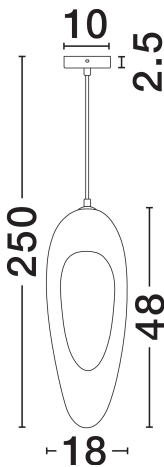

NOVA LUCE

PRODUCT DATASHEET

Version: 001

PRODUCT PHOTOGRAPH

TECHNICAL DRAWING

GENERAL INFORMATION

Product Code	9002669
Collection	Indoor
Product Category	Suspension
Product Family	Tempus
Mounting Location	Wall
Application Environment	Indoor
Specifications	N/A

DIMENSION & WEIGHT

LxWxH (cm)	L: 18 W: 48 H: 250
Cut Out (cm)	N/A
Weight (Kgr)	1.1

MATERIAL & COLOR

Product Color	Stone White
Body Material	Polyurethane & Resin

APPLICATION & MOUNTING

Ambient Working Temp.	Max 45°C
Type of Protection	IP20
Dimmable	N/A
Type of Dimming	N/A
Mounting type	Surface
Mounting Depth (cm)	N/A
Led Module Replaceable	Yes
Light Source	G9

Power (Nominal)	1x5W
Input voltage (Nominal)	220-240V
Mains Frequency	50/60Hz

PHOTOMETRICAL DATA

Luminous Flux	N/A
Color Temperature	N/A
Light Color (Designation)	N/A

WARRANTY

Warranty	3 Years
----------	----------------