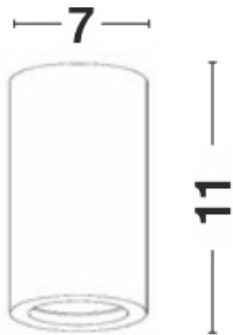

COMPATIBLE WITH

— On/Off Driver: N/A

— Triac Driver: N/A

— Dali Driver: N/A

GENERAL INFORMATION

Product Code	61853601
Product Category	Ceiling GU10
Product Family	Orazio
Mounting Location	Ceiling
Application Environment	Indoor

DIMENSION & WEIGHT

LxWxH (cm)	D: 7 H: 11
Cut out (cm)	0
Weight (Kgr)	-

MATERIAL & COLOR

Product Color	White
Body Material	Gypsum
Cover Material	N/A

APPLICATION & MOUNTING

Ambient Working Temp.	45 C
Type of Protection	IP20
Protection Class IK	N/A
Dimmable	N/A
Type of Dimming (Optional)	N/A
Mounting type	Surface
Mounting Depth (cm)	Ceiling
Led Module Replaceable	Yes
Light Source	LED GU10 / MR16
Adjustable	No

NOVA LUCE S.A

Schimatari Viotias
32009, Greece

+30 22620 58 121
+30 22620 56 743

info@novaluce.com
www.novaluce.com