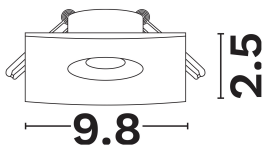

NOVA LUCE

PRODUCT DATASHEET

Version: 001

PRODUCT PHOTOGRAPH

GENERAL INFORMATION

Product Code	9011357
Product Category	Downlights GU10
Product Family	Imogen
Mounting Location	Ceiling
Application Environment	Indoor

DIMENSION & WEIGHT

LxWxH (cm)	L:9.8 W:9.8 H:2.5cm
Cut out (cm)	7*7
Weight (Kgr)	0,137

TECHNICAL DRAWING

MATERIAL & COLOR

Product Color	Black
Body Material	Aluminium
Cover Material	N/A

APPLICATION & MOUNTING