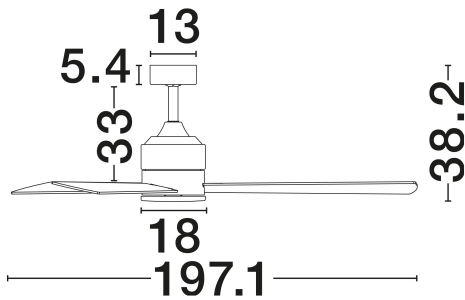

TECHNICAL DRAWING

APPLICATION & MOUNTING

Ambient Working Temp.	Max 45°C
Type of Protection	IP20
Dimmable	N/A
Type of Dimming	N/A
Mounting type	Surface
Mounting Depth (cm)	N/A
Led Module Replaceable	N/A
Light Source	N/A

NOVA LUCE S.A

Schimatari Viotias
32009, Greece

+30 22620 58 121
+30 22620 56 743

info@novaluce.com
www.novaluce.com