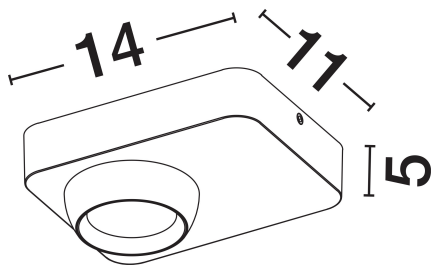

NOVA LUCE

PRODUCT DATASHEET

Version: 001

PRODUCT PHOTOGRAPH

GENERAL INFORMATION

Product Code	9870029
Collection	Indoor
Product Category	Ceiling
Product Family	Kedros
Mounting Location	Wall
Application Environment	Indoor
Specifications	N/A

DIMENSION & WEIGHT

LxWxH (cm)	L: 14 W: 11 H: 5
Cut Out (cm)	N/A
Weight (Kgr)	0.5

MATERIAL & COLOR

Product Color	White
Body Material	Aluminium & Steel

TECHNICAL DRAWING

APPLICATION & MOUNTING

Ambient Working Temp.	Max 45°C
Type of Protection	IP20
Dimmable	No
Type of Dimming	N/A
Mounting type	Surface
Mounting Depth (cm)	N/A
Led Module Replaceable	No
Light Source	LED

Power (Nominal)	9W
Input voltage (Nominal)	220-240V
Mains Frequency	50/60Hz

PHOTOMETRICAL DATA

Luminous Flux	717lm
Color Temperature	3000K
Light Color (Designation)	Warm White

WARRANTY

Warranty	3 Years
----------	----------------