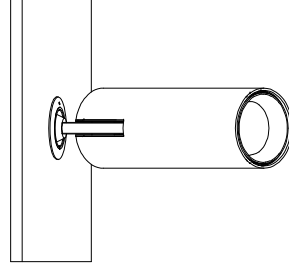

NOVA LUCE

9492918

1. Turn off the general switch

2. Put the product into place

3. Connect the wires

4. Tight it up

5. Click them together

6. Push to click in place