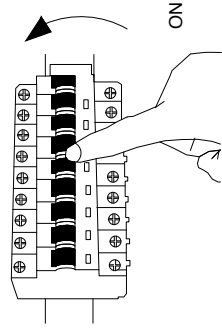

NOVA LUCE

9492918

1. Turn off the general switch

2. Put the product into place

3. Connect the wires

4. Tight it up

5. Click them together

6. Push to click in place

7. Turn on the general switch