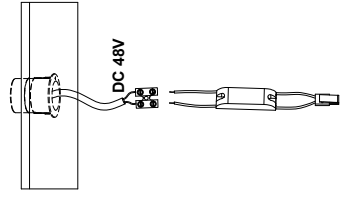

NOVA LUCE

9492918

1. Turn off the general switch

2. Put the product into place

3. Connect the wires

4. Tight it up

5. Click them together

6. Push to click in place