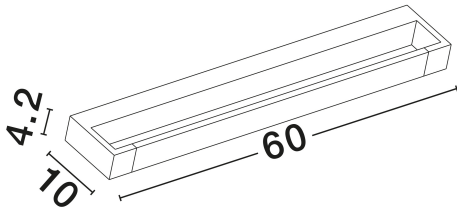

NOVA LUCE

PRODUCT DATASHEET

Version: 001

PRODUCT PHOTOGRAPH

GENERAL INFORMATION

Product Code	9030706
Collection	Indoor
Product Category	Bathroom
Product Family	Arga
Mounting Location	Ceiling
Application Environment	Indoor
Specifications	N/A

DIMENSION & WEIGHT

LxWxH (cm)	L: 60 W: 10 H: 4.2
Cut Out (cm)	N/A
Weight (Kgr)	1.4

MATERIAL & COLOR

Product Color	Sandy White
Body Material	Aluminium

TECHNICAL DRAWING

APPLICATION & MOUNTING

Ambient Working Temp.	Max 45°C
Type of Protection	IP44
Dimmable	Yes
Type of Dimming	N/A
Mounting type	Surface
Mounting Depth (cm)	N/A
Led Module Replaceable	No
Light Source	LED