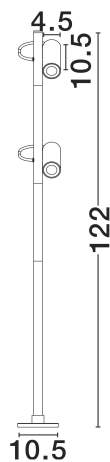

NOVA LUCE

PRODUCT DATASHEET

Version: 001

PRODUCT PHOTOGRAPH

GENERAL INFORMATION

Product Code	9030118
Collection	Outdoor
Product Category	Bollard
Product Family	Darma
Mounting Location	Ground
Application Environment	Outdoor
Specifications	N/A

DIMENSION & WEIGHT

LxWxH (cm)	H:122 cm (21 cm spike)
Cut out (cm)	N/A
Weight (Kgr)	1.35

TECHNICAL DRAWING

MATERIAL & COLOR

Product Color	Corten
Body Material	Aluminium

APPLICATION & MOUNTING

Ambient Working Temp.	Max 45 oC
Type of Protection	IP65
Dimmable	No
Type of Dimming	N/A
Mounting type	Surface
Mounting Depth (cm)	N/A
Led Module Replaceable	No
Light Source	LED

Power (Nominal)	13w
Input voltage (Nominal)	220-240Vac
Mains Frequency	50/60Hz

PHOTOMETRICAL DATA

Luminous Flux	844lm
Color Temperature	3000K
Light Color (Designation)	Warm White

WARRANTY

Warranty	3 Years
----------	----------------