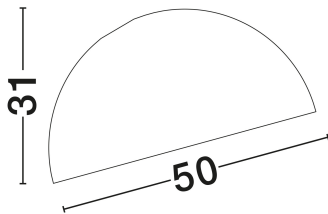

DIMENSION & WEIGHT

LxWxH (cm)	D: 50 H: 31
Cut Out (cm)	N/A
Weight (Kgr)	1.5

MATERIAL & COLOR

Product Color	Dark Gray & Sandy Black
Body Material	Metal

TECHNICAL DRAWING

APPLICATION & MOUNTING

Ambient Working Temp.	Max 45°C
Type of Protection	IP20
Dimmable	Yes
Type of Dimming	N/A
Mounting type	Surface
Mounting Depth (cm)	N/A
Led Module Replaceable	Yes
Light Source	E27