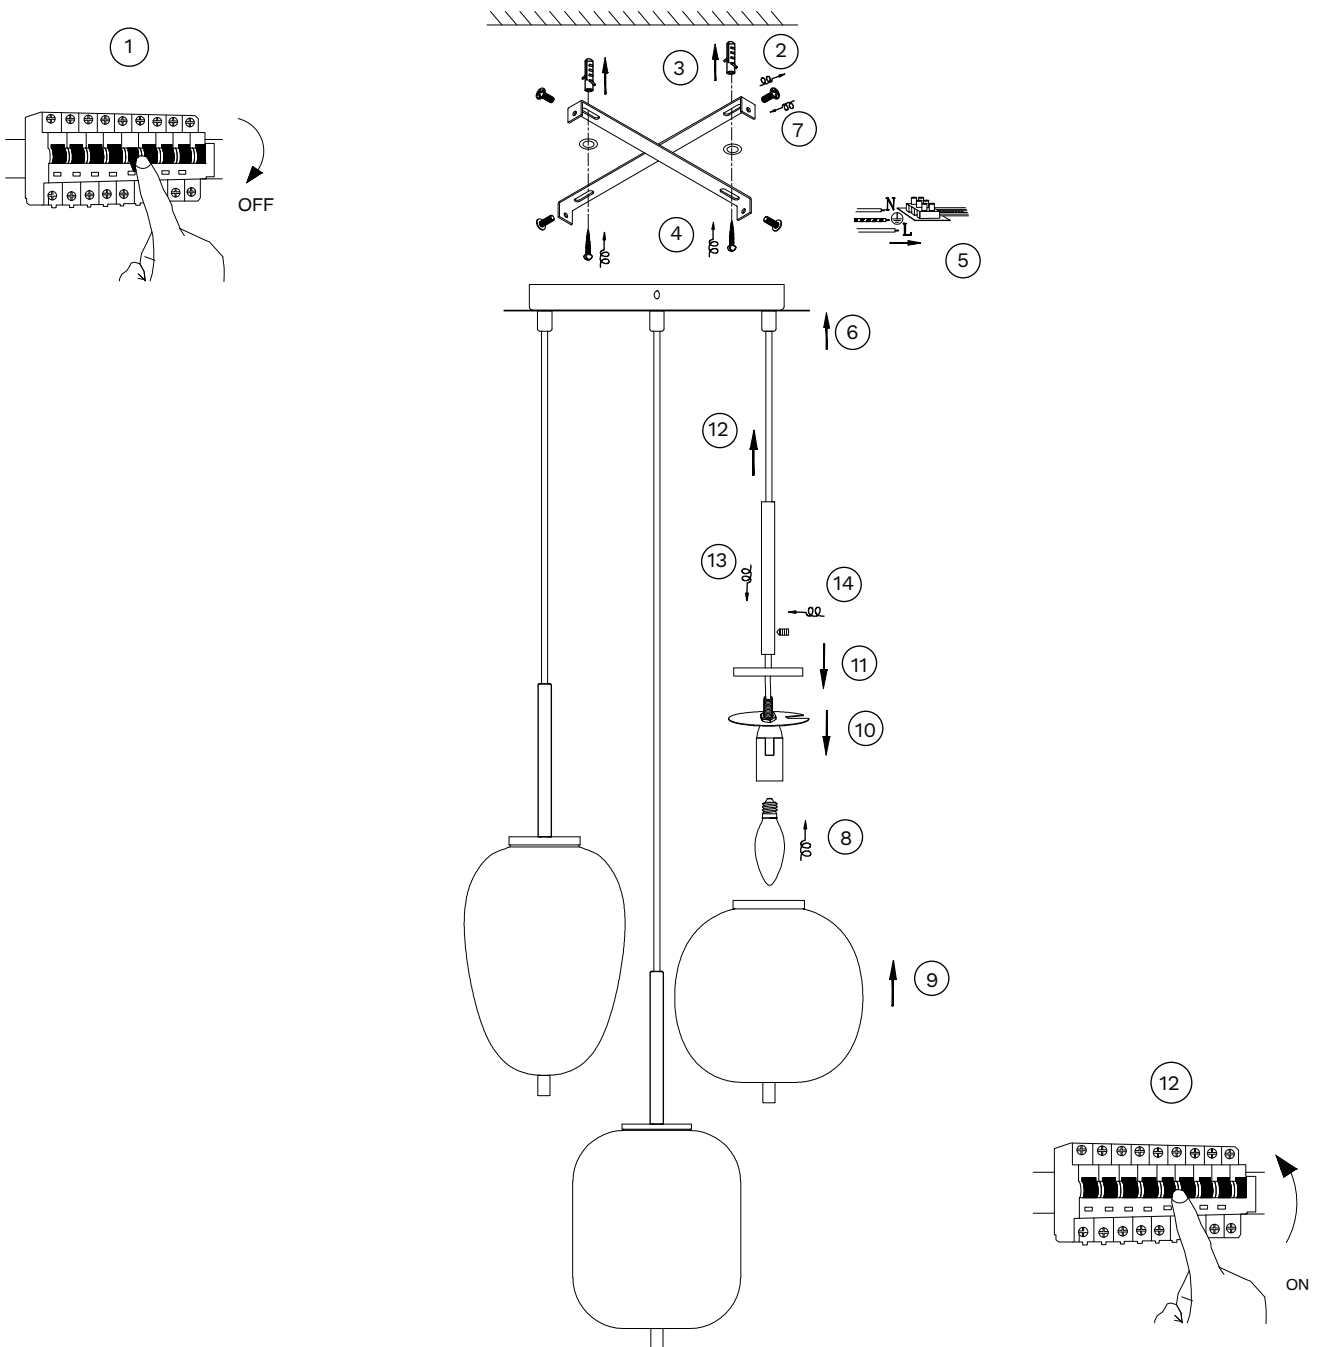

NOVA LUCE

9624068
9624078
9624082

1. Turn off the general switch
2. Drill holes
3. Apply plastic anchors
4. Apply screws
5. Connect wires
6. Put the canopy in place
7. Apply the side screws
8. By rotating put the bulb in place
9. Carefully apply the acrylic
10. 11. Put the socket in place
12. 13. By rotating place the pendant
14. Apply the side pendant screw
15. Turn on general switch