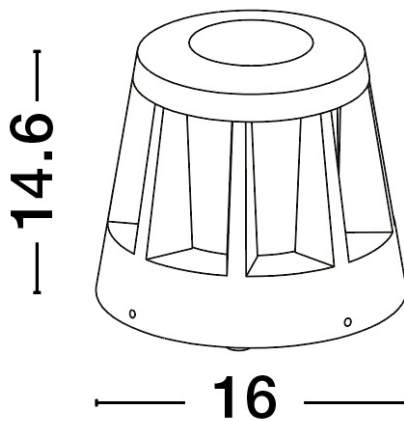

NOVA LUCE

PRODUCT DATASHEET

Version: 001

PRODUCT PHOTOGRAPH

GENERAL INFORMATION

Product Code	9492660
Collection	Outdoor
Product Category	Bollard
Product Family	STARK
Mounting Location	Floor
Application Environment	Outdoor

DIMENSION & WEIGHT

LxWxH (cm)	D: 16 H: 14,6
Cut out (cm)	N/A
Weight (Kgr)	1.1

MATERIAL & COLOR

Product Color	Anthracite
Body Material	Die-Casting Aluminium

TECHNICAL DRAWING

APPLICATION & MOUNTING

Ambient Working Temp.	Max 40 oC
Type of Protection	IP65
Dimmable	No
Type of Dimming (Optional)	N/A
Mounting type	Surface
Mounting Depth (cm)	N/A
Led Module Replaceable	No
Light Source	LED

Power (Nominal)	8,2W
Input voltage (Nominal)	220-240Vac
Mains Frequency	50/60Hz

PHOTOMETRICAL DATA

Luminous Flux	116 lm
Color Temperature	3000K
Light Color (Designation)	Warm White

WARRANTY

Warranty	3 Years
----------	----------------