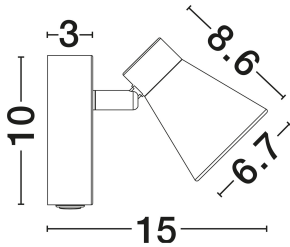

NOVA LUCE

PRODUCT DATASHEET

Version: 001

PRODUCT PHOTOGRAPH

GENERAL INFORMATION

Product Code	9155712
Collection	Indoor
Product Category	Spotlights
Product Family	Dublin
Mounting Location	Ceiling
Application Environment	Indoor
Specifications	N/A

DIMENSION & WEIGHT

LxWxH (cm)	L: 10 H: 15
Cut Out (cm)	N/A
Weight (Kgr)	0.33

MATERIAL & COLOR

Product Color	Sandy Black
Body Material	Metal

TECHNICAL DRAWING

APPLICATION & MOUNTING

Ambient Working Temp.	Max 45°C
Type of Protection	IP20
Dimmable	Yes
Type of Dimming	N/A
Mounting type	Surface
Mounting Depth (cm)	N/A
Led Module Replaceable	Yes
Light Source	GU10

Power (Nominal)	1x10W
Input voltage (Nominal)	100-240V
Mains Frequency	50/60Hz

PHOTOMETRICAL DATA

Luminus Flux	N/A
Color Temperature	N/A
Light Color (Designation)	N/A

WARRANTY

Warranty	3 Years
----------	----------------