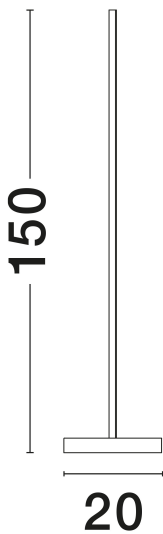

### PRODUCT PHOTOGRAPH

### TECHNICAL DRAWING

### DIMENSION & WEIGHT

LxWxH (cm)	D: 20 H: 150
Cut Out (cm)	N/A
Weight (Kgr)	4