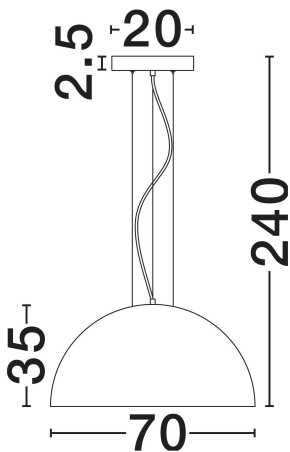

NOVA LUCE

PRODUCT DATASHEET

Version: 001

PRODUCT PHOTOGRAPH

TECHNICAL DRAWING

GENERAL INFORMATION

Product Code	9695286
Collection	Indoor
Product Category	Suspension
Product Family	Tholos
Mounting Location	Wall
Application Environment	Indoor
Specifications	N/A

DIMENSION & WEIGHT

LxWxH (cm)	D: 70 H: 240
Cut Out (cm)	N/A
Weight (Kgr)	4.4

MATERIAL & COLOR

Product Color	Sandy Black & Matt White
Body Material	Metal & Acrylic

APPLICATION & MOUNTING

Ambient Working Temp.	Max 45°C
Type of Protection	IP20
Dimmable	N/A
Type of Dimming	N/A
Mounting type	Surface
Mounting Depth (cm)	N/A
Led Module Replaceable	Yes
Light Source	E27

Power (Nominal)	3x12W
Input voltage (Nominal)	220-240V
Mains Frequency	50/60Hz

PHOTOMETRICAL DATA

Luminus Flux	N/A
Color Temperature	N/A
Light Color (Designation)	N/A

WARRANTY

Warranty	3 Years
----------	----------------