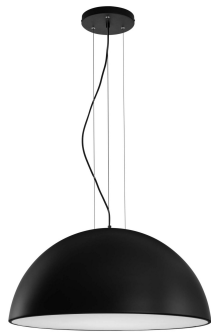

NOVA LUCE

PRODUCT DATASHEET

Version: 001

PRODUCT PHOTOGRAPH

TECHNICAL DRAWING

GENERAL INFORMATION

Product Code	9695286
Collection	Indoor
Product Category	Suspension
Product Family	Tholos
Mounting Location	Wall
Application Environment	Indoor
Specifications	N/A

DIMENSION & WEIGHT

LxWxH (cm)	D: 70 H: 240
Cut Out (cm)	N/A
Weight (Kgr)	4.4

MATERIAL & COLOR

Product Color	Sandy Black & Matt White
Body Material	Metal & Acrylic

APPLICATION & MOUNTING

Ambient Working Temp.	Max 45°C
Type of Protection	IP20
Dimmable	N/A
Type of Dimming	N/A
Mounting type	Surface
Mounting Depth (cm)	N/A
Led Module Replaceable	Yes
Light Source	E27