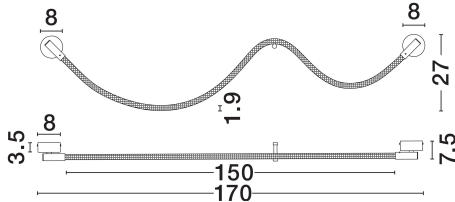

NOVA LUCE

PRODUCT DATASHEET

Version: 001

PRODUCT PHOTOGRAPH

GENERAL INFORMATION

Product Code	9780102
Collection	Indoor
Product Category	Wall
Product Family	Ilane
Mounting Location	Wall
Application Environment	Indoor
Specifications	N/A

DIMENSION & WEIGHT

LxWxH (cm)	L: 170 W: 7.5 H: 7.5
Cut Out (cm)	N/A
Weight (Kgr)	0.2

MATERIAL & COLOR

Product Color	Sandy Black
Body Material	Steel & Silicone

TECHNICAL DRAWING

APPLICATION & MOUNTING

Ambient Working Temp.	Max 45°C
Type of Protection	IP20
Dimmable	No
Type of Dimming	N/A
Mounting type	Surface
Mounting Depth (cm)	N/A
Led Module Replaceable	No
Light Source	LED

Power (Nominal)	14W
Input voltage (Nominal)	220-240V
Mains Frequency	50/60Hz

PHOTOMETRICAL DATA

Luminous Flux	1190lm
Color Temperature	3000K
Light Color (Designation)	Warm White

WARRANTY

Warranty	3 Years
----------	----------------