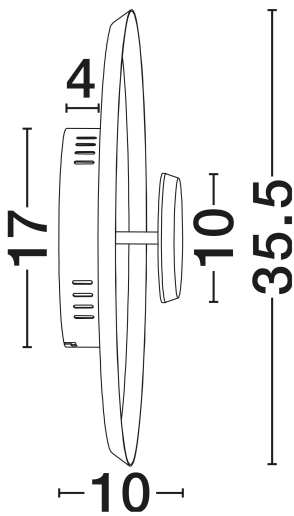

NOVA LUCE

PRODUCT DATASHEET

Version: 001

PRODUCT PHOTOGRAPH

TECHNICAL DRAWING

GENERAL INFORMATION

Product Code	9248189
Collection	Indoor
Product Category	Ceiling
Product Family	Dorell
Mounting Location	Ceiling
Application Environment	Indoor
Specifications	N/A

DIMENSION & WEIGHT

LxWxH (cm)	D: 35.5 H: 10
Cut Out (cm)	N/A
Weight (Kgr)	1.2

MATERIAL & COLOR

Product Color	Dark Brown
Body Material	Steel, Aluminium &Acrylic

APPLICATION & MOUNTING

Ambient Working Temp.	Max 45°C
Type of Protection	IP20
Dimmable	No
Type of Dimming	N/A
Mounting type	Surface
Mounting Depth (cm)	N/A
Led Module Replaceable	No
Light Source	LED

Power (Nominal)	14W
Input voltage (Nominal)	220-240V
Mains Frequency	50/60Hz

PHOTOMETRICAL DATA

Luminous Flux	757lm
Color Temperature	2700-3000-4000K
Light Color (Designation)	WW - NW

WARRANTY

Warranty	3 Years
----------	----------------